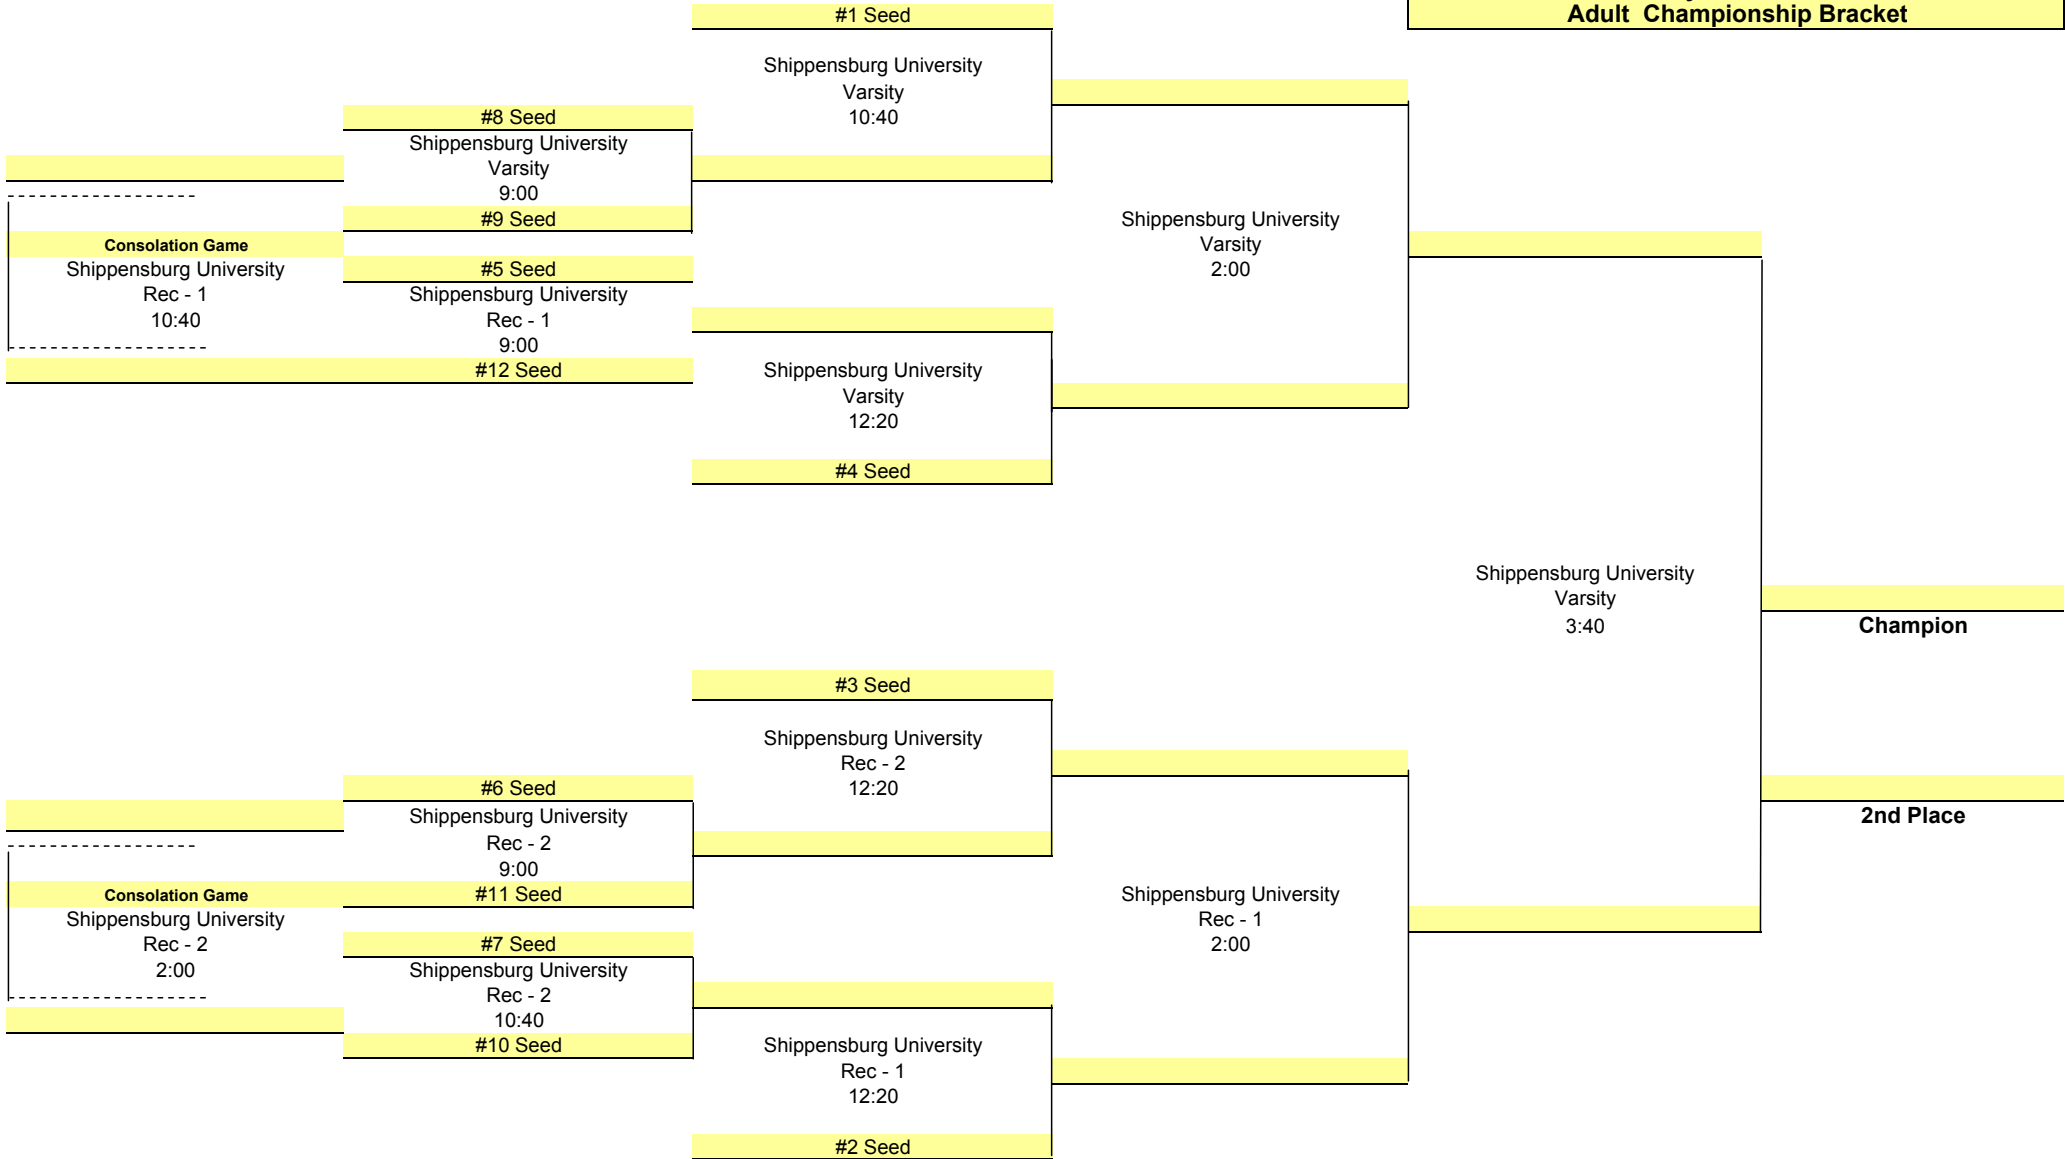

**2004 Women's Grand Slam  
July 11th, 2004  
Adult Championship Bracket**

\*\* If 2 teams lose that haven't played a second game (Seeds 1-4), they will play at 3:40 on Field 3