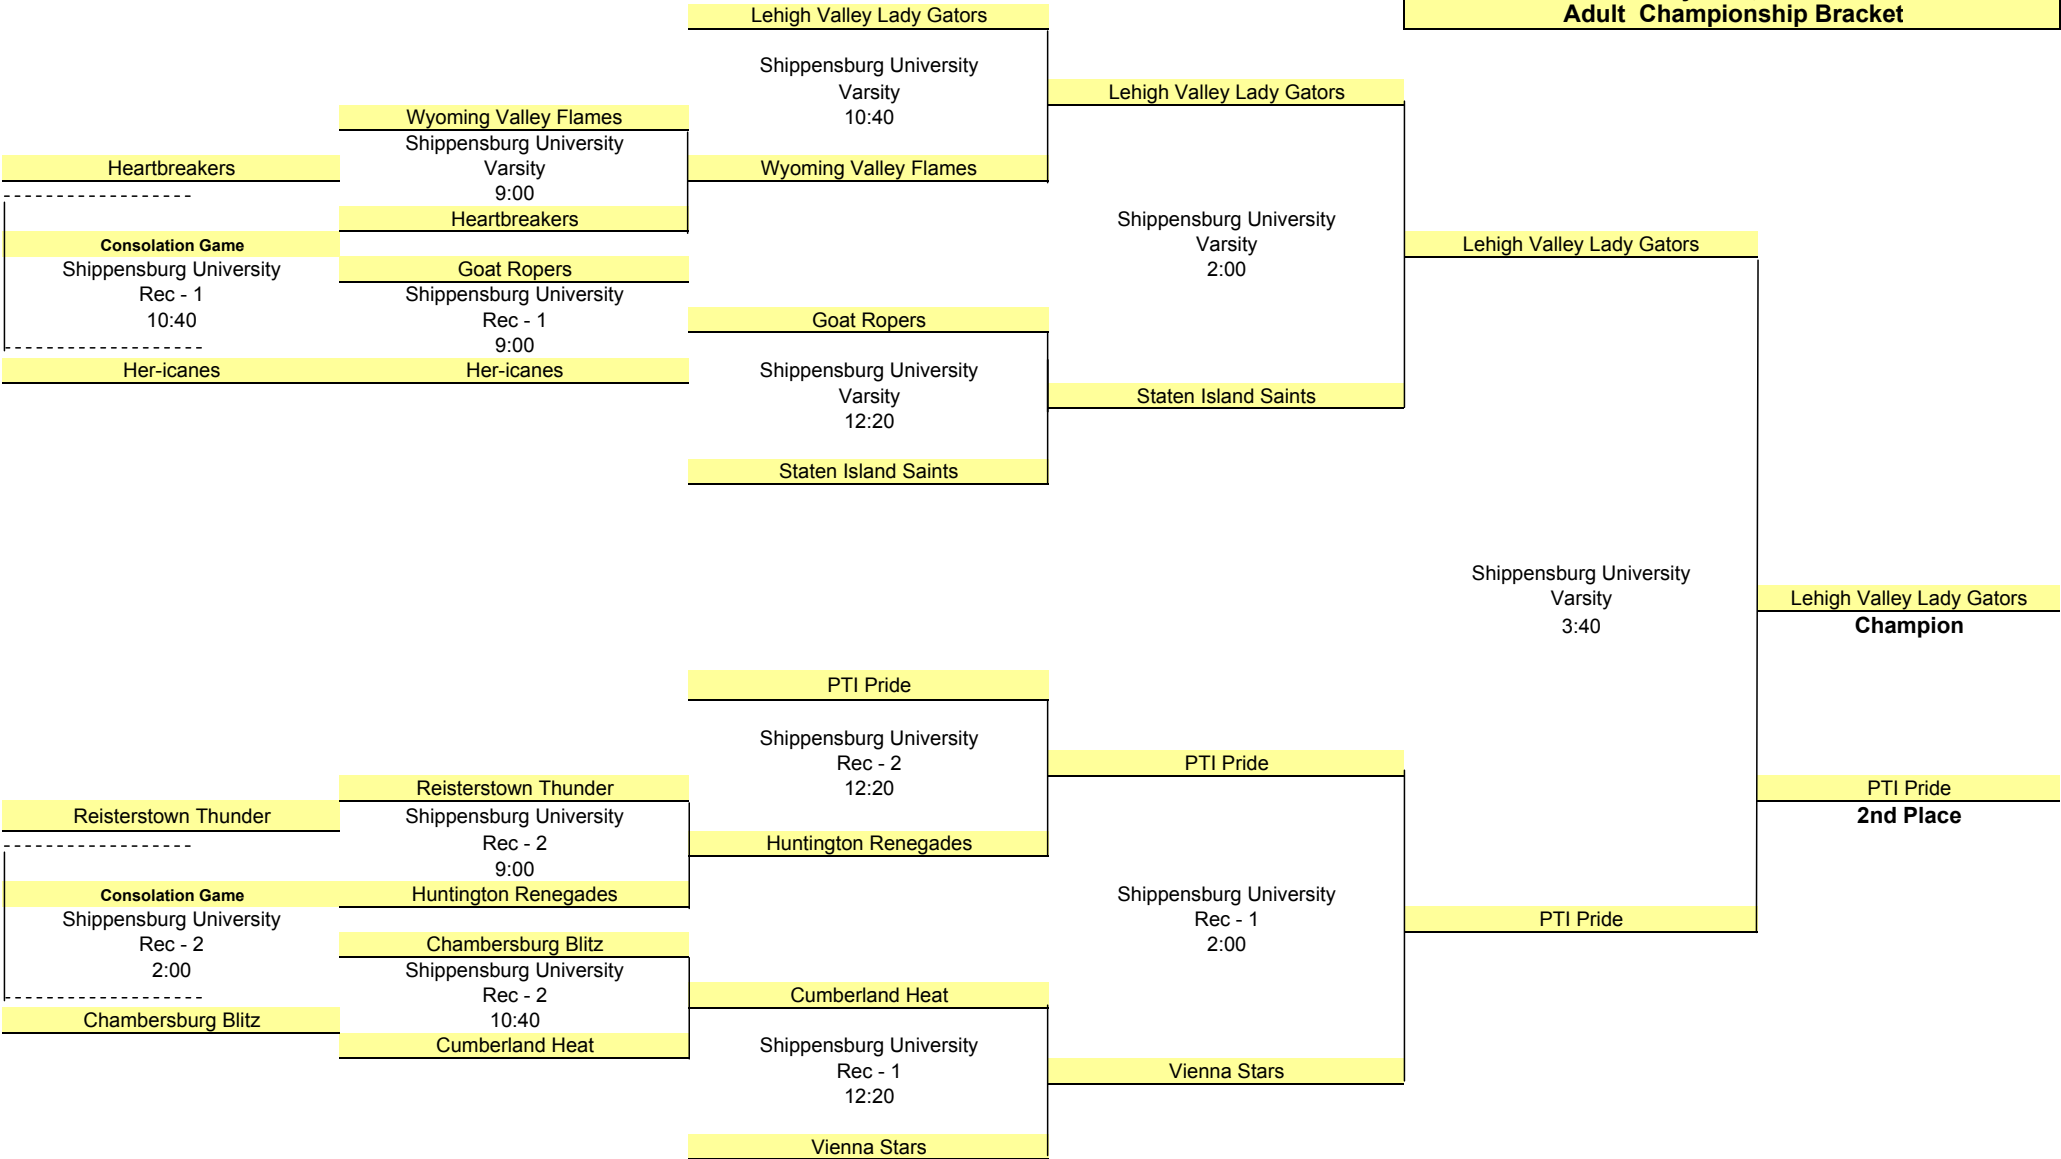

**2004 Women's Grand Slam
July 11th, 2004
Adult Championship Bracket**

** If 2 teams lose that haven't played a second game (Seeds 1-4), they will play at 3:40 on Field 3