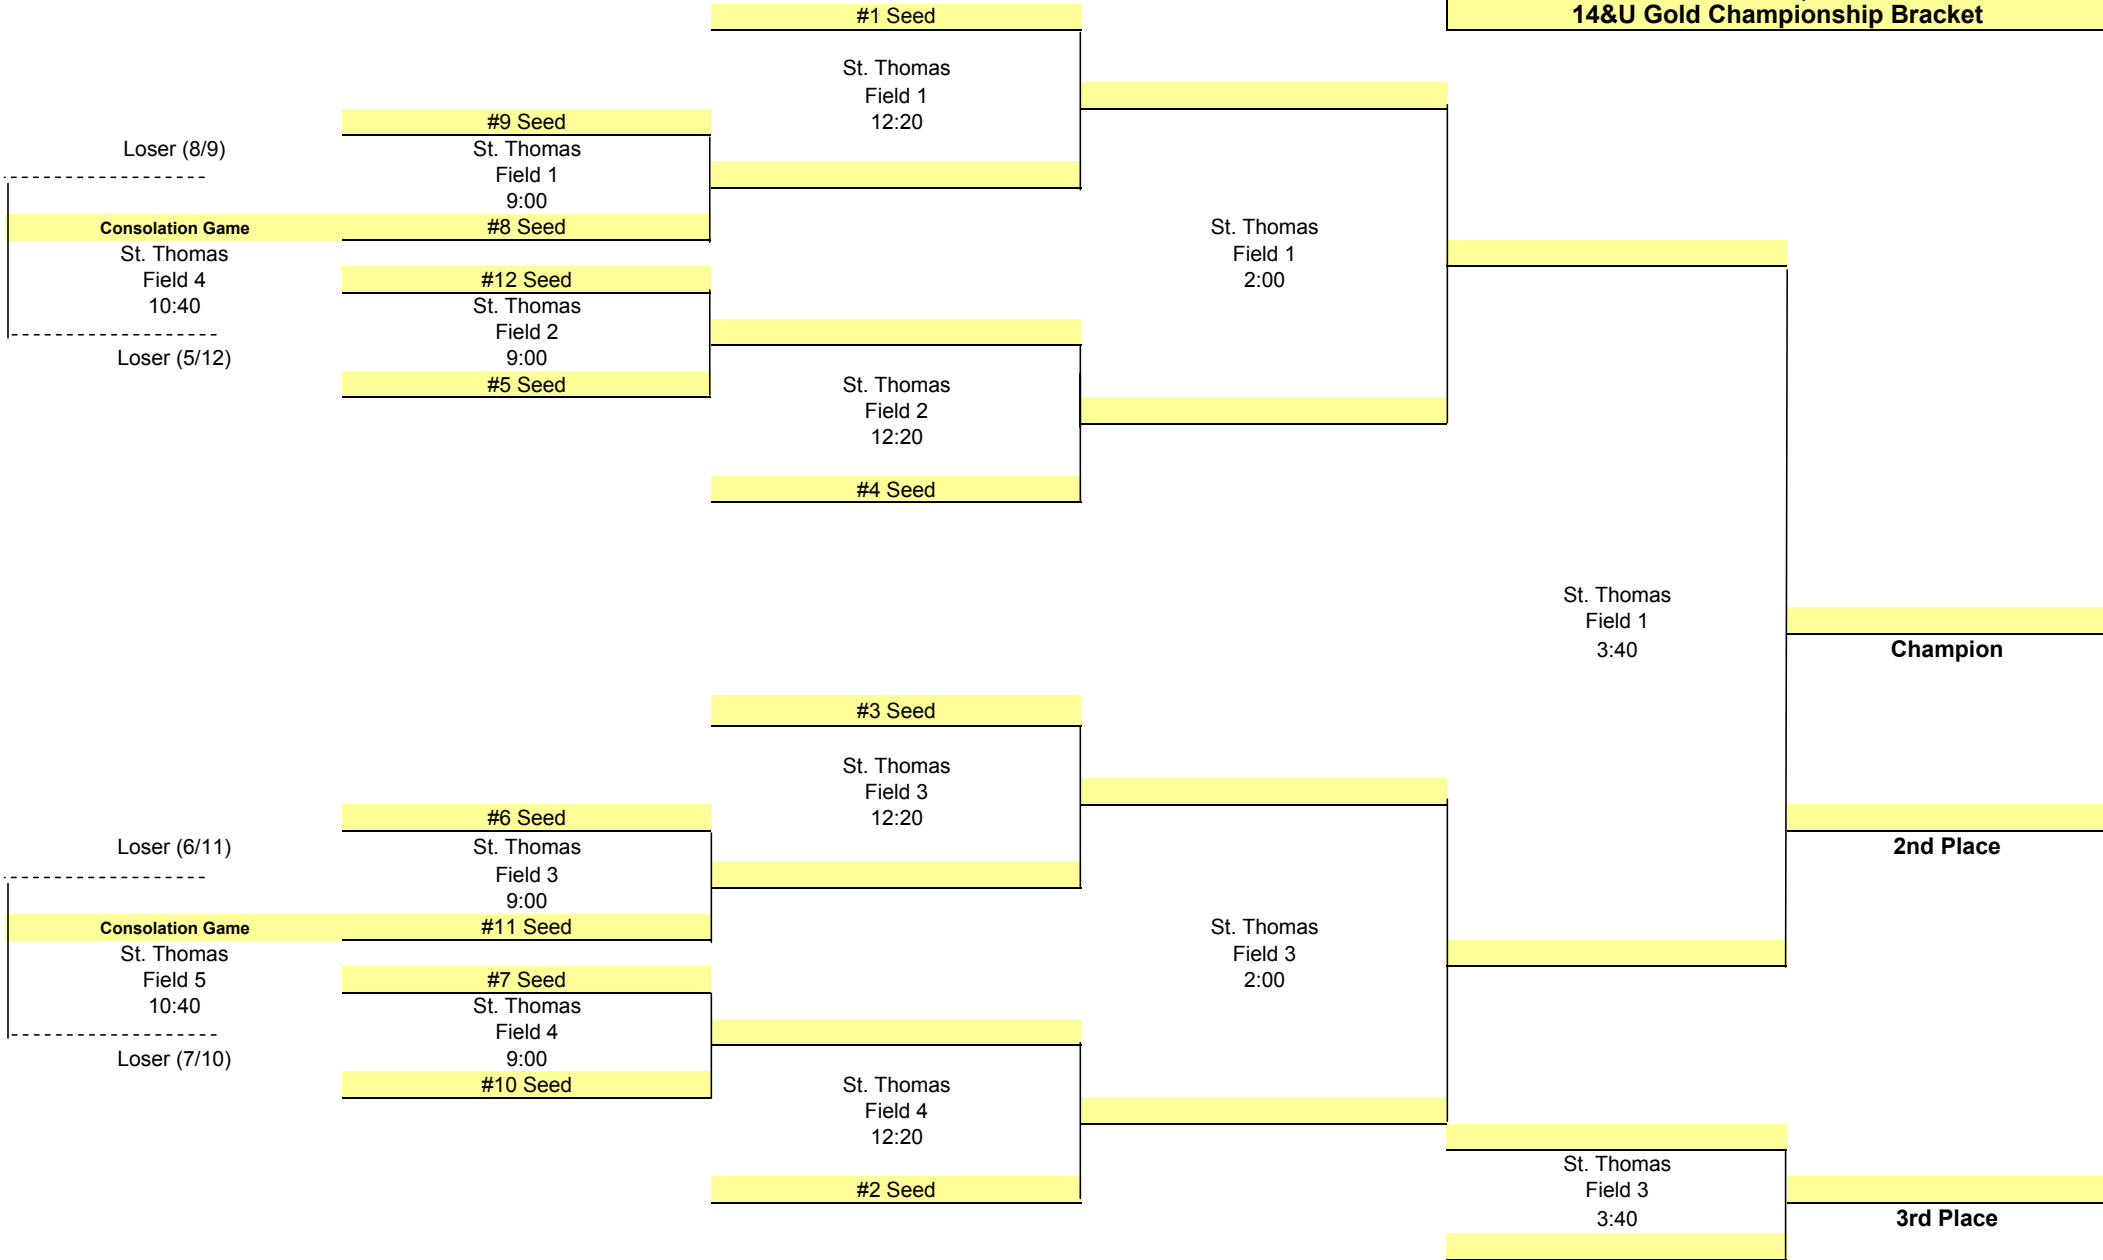

**2004 State Championships
June 27th, 2004
14&U Gold Championship Bracket**

If (2) teams out of seeds 1-4 lose their first round game there will be a game at 3:40 - F4

**2004 State Championships
June 27th, 2004
Silver Championship Bracket**