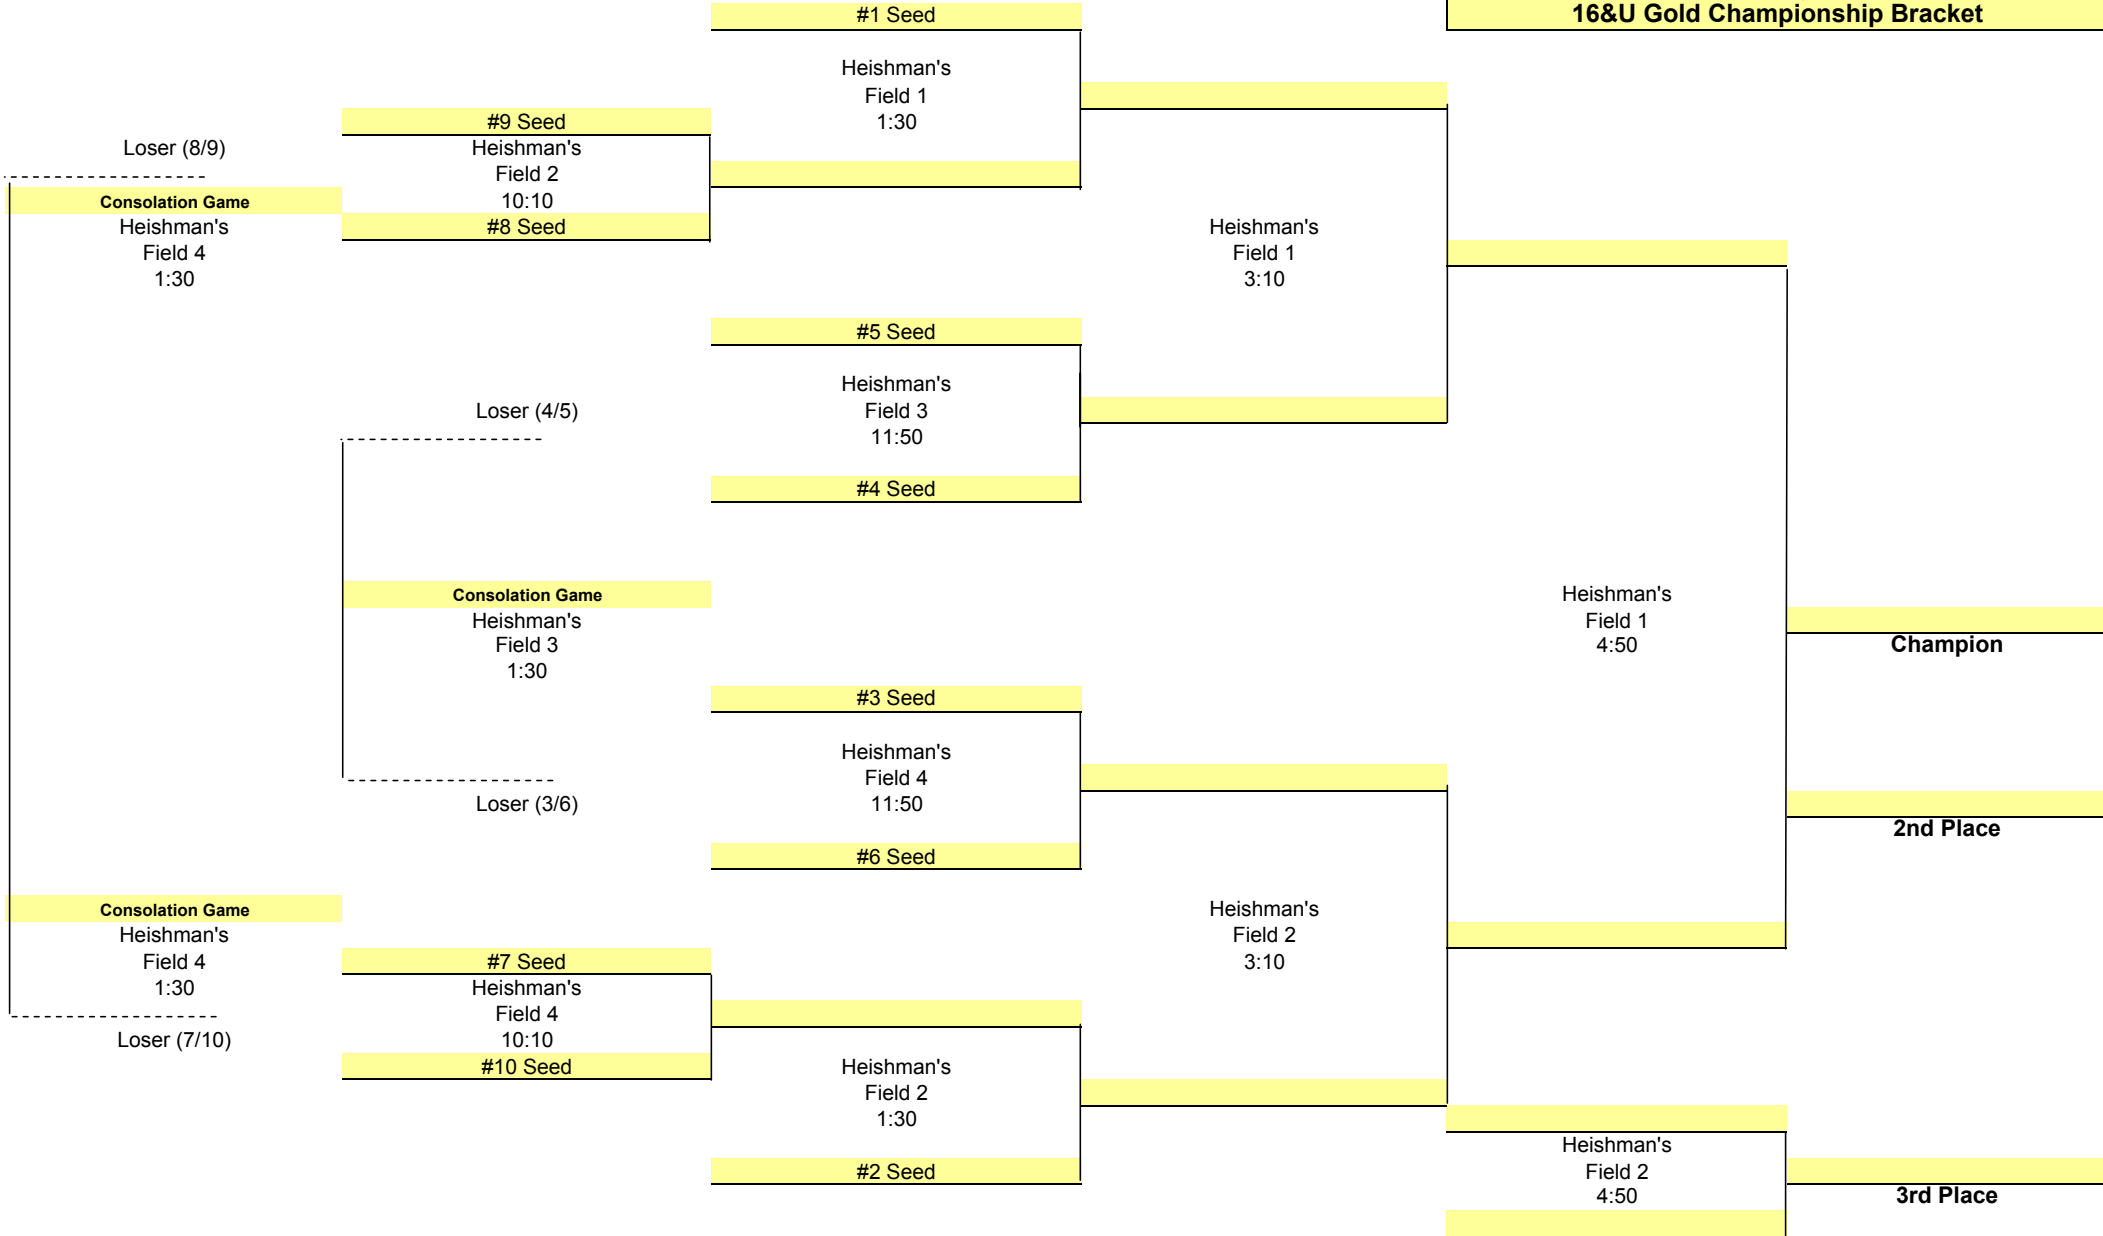

**2004 State Championships
June 27th, 2004
16&U Gold Championship Bracket**

If (2) teams out of seeds 1-4 lose their first round game there will be a game at 3:40 - F4

**2004 State Championships
June 27th, 2004
Silver Championship Bracket**

Loser (13/20)

#13 Seed

Plainfield
Field 1
10:40

#20 Seed

Plainfield
Field 1
2:00

Consolation Game

Plainfield
Field 1
12:20

Loser (16/17)

#17 Seed

Plainfield
Field 1
9:00

#16 Seed

Plainfield
Field 1
3:40

Silver Champion

Loser (15/18)

#15 Seed

Plainfield
Field 2
9:00

#18 Seed

Plainfield
Field 2
2:00

Consolation Game

Plainfield
Field 2
12:20

Loser (14/19)

#19 Seed

Plainfield
Field 2
10:40

#14 Seed